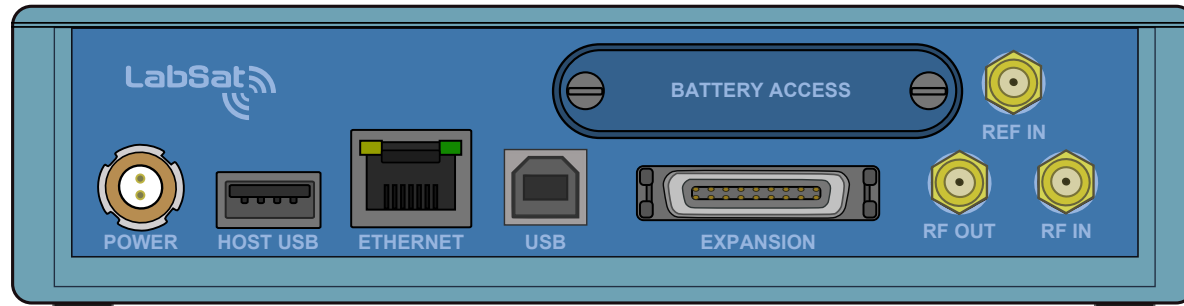

LabSat 3 Cable Identification

Internal Battery
 RLACS201 LabSat 3 Battery
 RLACS200 LabSat 3 Battery Charger Lead

SDHC Card
 LS03SDCARD
 RLACS204 SanDisk 32GB SDHC Card
 USB3 SD Card Reader

Power Cables
 RLVBACS020 Mains Adapter
 RLCAB010L 12V Cigar Lighter Power Lead