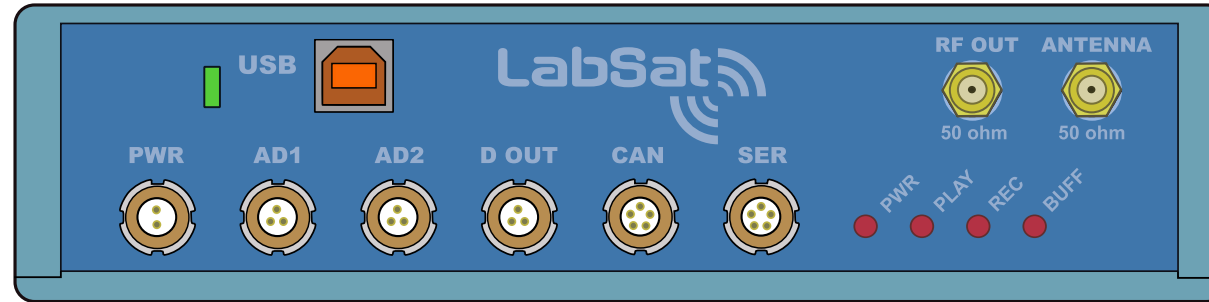

LabSat Cable Identification

USB Cable
RLCAB042 USB A - B Lead 2m

RF Out
RLCAB071-1 SMA - SMA RG174 1m
RLCAB082-1 SMA - MCX RG174 1m
RLCAB083-1 SMA - MMCX RG174 1m
RLCAB084-1 SMA - TNC RG174 1m

Power Cables
RLVBACS020 Mains Adapter
RLCAB010L 12V Cigar Lighter Power Lead
RLCAB014L Underterminated Power Lead
RLACS105 12V 4.3hr NiMH Battery Pack

Antenna
RLACS103 GPS Ground Plane Antenna
RLACS158 Magnetic Antenna with Detachable Cable
RLVBACS065 GPS Ground Plane Antenna
RLVBACS001 Standard GPS Antenna

Analogue/Digital Input Cables For VBOX Calibration
RLCAB007 Underterminated Wires
RLCAB008 Analogue Input to BNC
RLCAB009 Digital Input to BNC